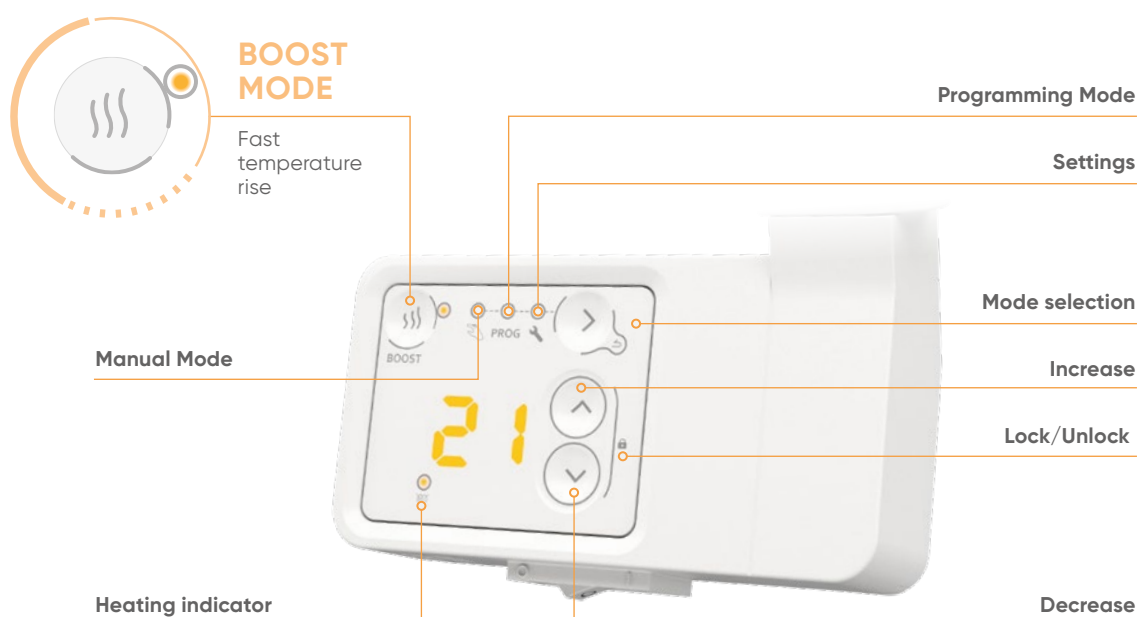

Theola Digital

MINIMALIST DESIGN ELECTRIC BATHROOM RADIATOR
WITH WEEKLY PROGRAMMING FOR MORE ENERGY SAVINGS

Models 300 to 750 W (Standard) & 300 to 500 W (Narrow)

BENEFITS

- Constant and gentle heat due to the heat-conducting fluid
- New ergonomic control panel with LED screen designed for easy use
- Quick temperature rise with Boost mode (adjustable from 15min to 60min)
- Programming mode with 7 editable programs to meet everyone's needs
- Standard and Narrow models to fit any bathroom

Theola Digital

Models 300 to 750 W (Standard) & 300 to 500 W (Narrow)

+ EASY MODE SELECTION FOR GREATER COMFORT

Technical data

Output (W)	Dimensions (mm)					Net weight (kg)
	Width (W)	Height (H)	Depth (D)	A	B	
Theola Digital Standard						
300 W	500	685	100	451	370	6.5
500 W	500	975	100	741	370	10
750 W	480	1465	100	1230	350	15.4
Theola Digital Narrow						
300 W	400	810	100	574	270	7
500 W	400	1260	100	1025	270	12.5

Installation dimensions (mm)