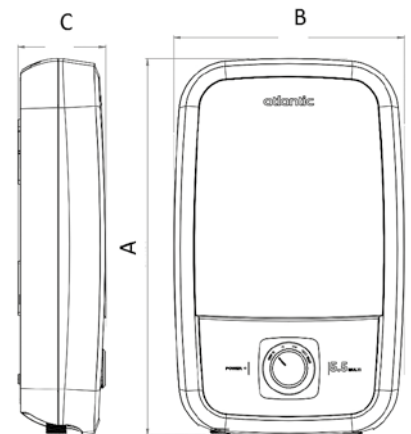

User-friendly

- Compact design suitable for any space
- Showerhead offering 5 spray modes
- Power light indicator
- Temperature control knob featuring OFF position and 3 temperature settings

+ AG+ Silver Ion Technology

The showerhead equipped with AG+ technology achieves superior antibacterial protection, ensuring safe and hygienic water at all times*.

*Single point models only

Technical specifications

Model	Type	Shower accessory	Output	Heating element	Voltage	Frequency	Dimensions (mm)			Inlet/Outlet connection	Net weight (kg)
							A	B	C		
TEMPO LITE 3500	Single point	Yes	3500W	copper in plastic cup	220-240V	50/60Hz	371	230	88	1/2"	1.8
TEMPO LITE 5500	Single point	Yes	5500W	copper in plastic cup	220-240V	50/60Hz	371	230	88	1/2"	1.9
TEMPO LITE 5500	Multi-point	No	5500W	copper in copper cup	220-240V	50/60Hz	371	230	88	1/2"	1.7