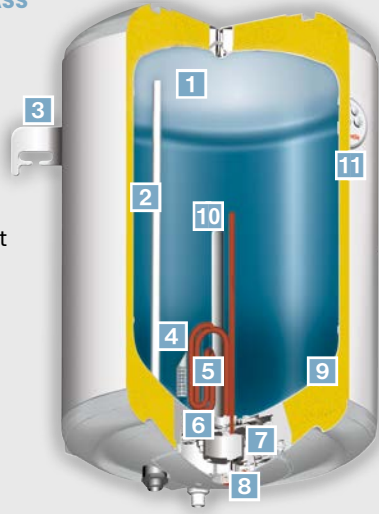

### User-friendly

- Heating light indicator

- 1 **DIAMOND-QUALITY GLASS LINING** for long life and reliability
- 2 Optimised stainless steel outlet pipe
- 3 Hanging jig
- 4 Inlet diffuser
- 5 Copper heating element
- 6 O'Pro anti-corrosive system
- 7 Dielectric union
- 8 Thermostat
- 9 High-density, 0% CFC polyurethane foam
- 10 **MAGNESIUM ANODE**
- 11 External thermometer