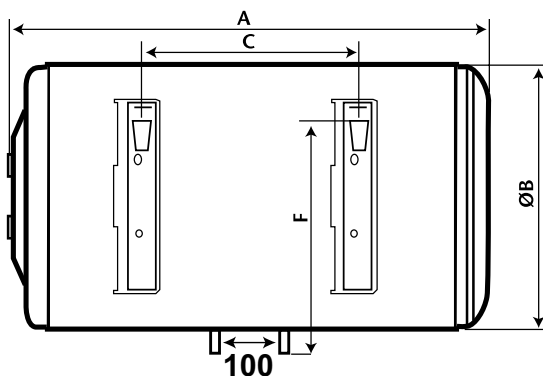

HORIZONTAL WALL-MOUNTED