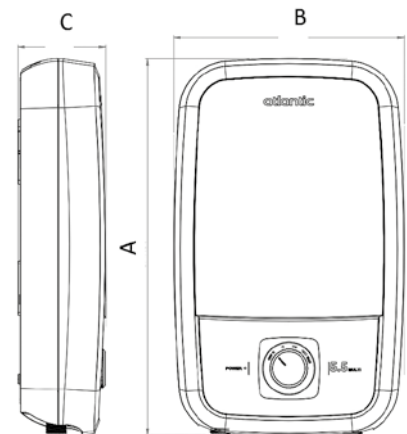

Tempo Lite

INSTANT ELECTRIC WATER HEATER

Single point
3.5/ 5.5 kw

User-friendly

- Compact design suitable for any space
- Showerhead offering 5 spray modes
- Power light indicator
- Temperature control knob featuring OFF position and 3 temperature settings

Model	Ref.	Type	Shower accessory	Output	Heating element	Voltage	Frequency	Dimensions (mm)			Inlet/Outlet connection	Net weight (kg)
								A	B	C		
TEMPO LITE 3500	811097	Single point	Yes	3500W	copper in plastic cup	220-240V	50/60Hz	371	230	88	1/2"	1.8
TEMPO LITE 5500	811040	Single point	Yes	5500W	copper in plastic cup	220-240V	50/60Hz	371	230	88	1/2"	1.9