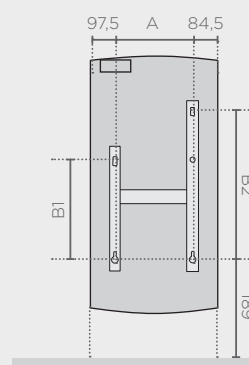

INSTALLATION DIMENSIONS (in mm)

- 1 LCD digital controls
- 2 Perforated frontal air outlet
- 3 Extruded aluminium heating element
- 4 Room temperature sensor
- 5 Anti-tilt system
- 6 Overheating safety device

DIGITAL CONTROL PANEL

- 1 Temperature and active mode display (2 modes: Manual/Prog)
- 2 Navigation buttons
- 3 Access to menu/validation
- 4 Energy consumption indicator

Horizontal

Vertical

TECHNICAL DATA

Output (W)	Dimensions (mm)						Net weight (kg)
	Width (W)	Height (H)	Depth (D)	A	B1	B2	
Amadeus Digital Horizontal							
300	453	477	130	195	156.5	244	4.5
500	453	477	130	195	156.5	244	4.5
750	527	477	130	269	156.5	244	5.2
1000	527	477	130	269	156.5	244	5.2
1250	749	477	130	491	156.5	244	7.1
1500	823	477	130	565	156.5	244	7.8
2000	1045	477	130	787	156.5	244	9.7
Amadeus Digital Vertical							
1000	477	740	130	269	444	532	7.3
1500	477	962	130	269	666	754	9.2
2000	477	1190	130	269	888	976	11