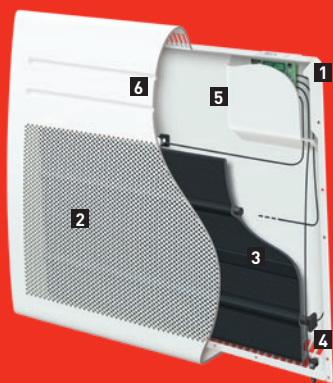

AMADEUS DIGITAL

Programmable extensive heat panel for
homogeneous & instantaneous heat spread

Thermor 

CHARACTERISTICS

COMFORT

- Instantaneous feeling of warmth & homogeneous heat spread
- Easy prog: 24/7, program your device according to your life rhythm for greater comfort & savings
- Extensive heat panel with black painted extruded aluminium heating element with wide heating surface
- Ultimate safety due to Class II, IP 24 protection and dual electric insulation
- Anti-tilt device and automatic overheating safety device

DESIGN

- Slim space-saving design for better integration into your home
- Colour: White (RAL 9016)
- Back plate colour: Anthracite (RAL 7021)

USER-FRIENDLINESS

- Ergonomic LCD digital controls
- 2 modes: Manual/Prog
- ASP (Anti-Staining Process) to reduce staining on wall and on equipment
- Easy to install: H-shaped vertical support
- Model with standing kit and plug (optional)

SAVINGS

- High-precision electronic thermostat
- Up to 25% energy savings*
- ErP-compliant

EXTENSIVE HEAT PANEL HEATER 300 TO 2000 W

Models available**

Energy savings

Heating element

Controls

* Compared with a mechanical convector
** Models available: 1. Horizontal - 2. Vertical - 3. Plinth.

INSTALLATION DIMENSIONS (in mm)

- 1 LCD digital controls
- 2 Perforated frontal air outlet
- 3 Extruded aluminium heating element
- 4 Room temperature sensor
- 5 Anti-tilt system
- 6 Overheating safety device