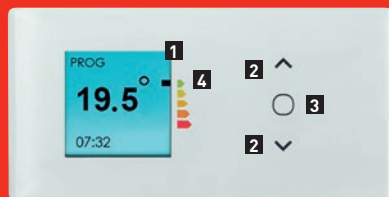

DIGITAL CONTROL PANEL