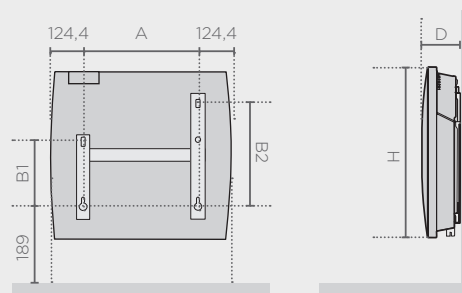

INSTALLATION DIMENSIONS (in mm)

- 1 LCD digital controls
- 2 Perforated frontal air outlet
- 3 Extruded aluminium heating element
- 4 Room temperature sensor
- 5 Anti-tilt system
- 6 Overheating safety device

DIGITAL CONTROL PANEL

- 1 Temperature and active mode display (2 modes: Manual/Prog)
- 2 Navigation buttons
- 3 Access to menu/validation
- 4 Energy consumption indicator

Horizontal

Vertical

TECHNICAL DATA

Output (W)	Dimensions (mm)						Net weight (kg)
	Width (W)	Height (H)	Depth (D)	A	B1	B2	
Amadeus Digital Horizontal							
300	453	477	130	195	156.5	244	4.5
500	453	477	130	195	156.5	244	4.5
750	527	477	130	269	156.5	244	5.2
1000	527	477	130	269	156.5	244	5.2
1250	749	477	130	491	156.5	244	7.1
1500	823	477	130	565	156.5	244	7.8
2000	1045	477	130	787	156.5	244	9.7
Amadeus Digital Vertical							
1000	477	740	130	269	444	532	7.3
1500	477	962	130	269	666	754	9.2
2000	477	1190	130	269	888	976	11