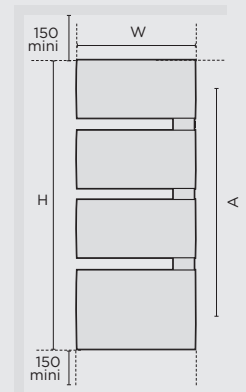

Connectivity

Slate grey

*Compared with a mechanical model

With Symphonik, you can listen to your favourite music through your smartphone

INSTALLATION DIMENSIONS (in mm)

Left collector model

Right collector model

DIGITAL CONTROL PANEL

- 1 LCD screen with temperature, time and settings display
- 2 Boost mode activation
- 3 Drying mode activation

TECHNICAL DATA

Output (W)	Dimensions (mm)					Net weight (kg)
	Width (W)	Height (H)	Depth (D)	A	B	
Symphonik 750 + 1000	550	1335	132	1120	150	31