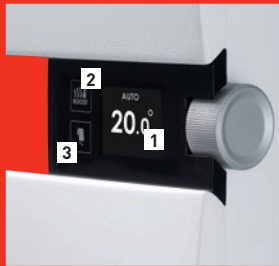

DESIGN

- Outstanding design and ambient light behind the radiator
- Colours: White, slate grey and stone grey
- Collector available in oak or aluminium

USER-FRIENDLINESS

- Intuitive control panel
- Removable dust filter that can be cleaned without taking the device off the wall
- Left or right collector models

AVAILABLE COLOURS

Stone grey

White

Energy savings

Heating element

Technology

IO-Homecontrol®

Cozytouch

Connectivity

Slate grey

*Compared with a mechanical model

With Symphonik, you can listen to your favourite music through your smartphone

INSTALLATION DIMENSIONS (in mm)

Left collector model

Right collector model

DIGITAL CONTROL PANEL

- 1 LCD screen with temperature, time and settings display
- 2 Boost mode activation
- 3 Drying mode activation

TECHNICAL DATA

Output (W)	Dimensions (mm)					Net weight (kg)
	Width (W)	Height (H)	Depth (D)	A	B	
Symphonik 750 + 1000	550	1335	132	1120	150	31