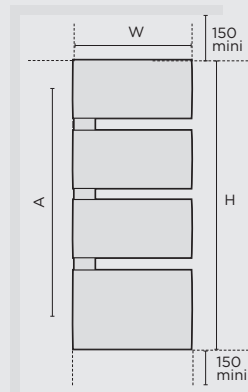

Connectivity

Slate grey

*Compared with a mechanical model

With Symphonik, you can listen to your favourite music through your smartphone

INSTALLATION DIMENSIONS (in mm)

Left collector model

Right collector model

DIGITAL CONTROL PANEL

- 1 LCD screen with temperature, time and settings display
- 2 Boost mode activation
- 3 Drying mode activation

TECHNICAL DATA

Output (W)	Dimensions (mm)					Net weight (kg)
	Width (W)	Height (H)	Depth (D)	A	B	
Symphonik 750 + 1000	550	1335	132	1120	150	31