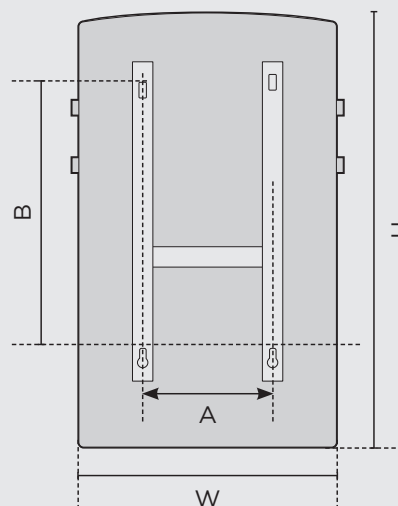

AVAILABLE COLOURS

Slate grey

White

- 1 LCD digital controls
- 2 Heating element
- 3 Fan

INSTALLATION DIMENSIONS (in mm)

DIGITAL CONTROL PANEL

- 1 Menu button to access various functions
- 2 Boost mode or Drying mode activation
- 3 On/off
- 4 Temperature-setting buttons

TECHNICAL DATA

Output (W)	Dimensions (mm)					Net weight (kg)
	Width (W)	Height (H)	Depth (D)	A	B	
Majorque						
600 + 800	340	705	110	117	383.5	9

CE | NF | IP 24